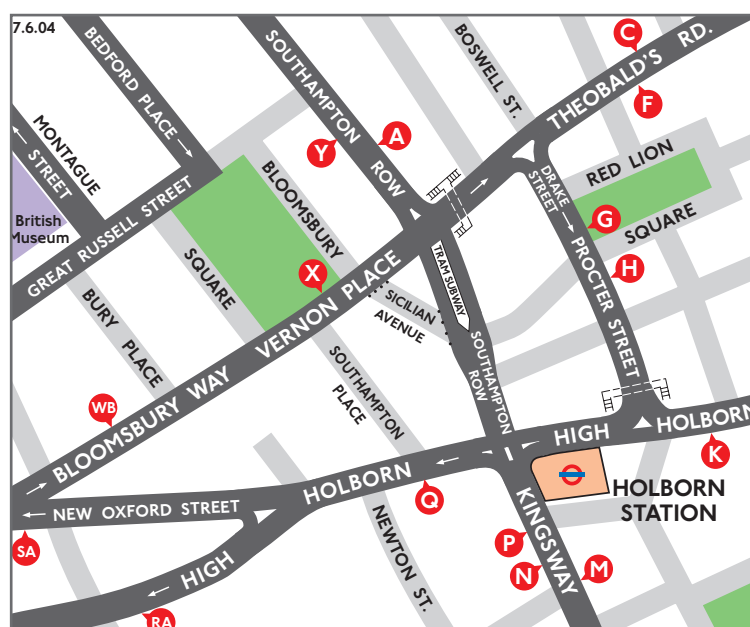

P		
Peckham High Street	171	M WB
Piccadilly Old Bond Street	19, 38	F O SA
Piccadilly Circus	19, 38	F O SA
R		
Rosebery Avenue Hardwick Street, Rosebery Square and Tysoe Street	19, 38	C WB X
Rotherhithe Lower Road	188	A M
Royal Free Hospital	168	N Y
Royal London Hospital	25	K WB
Russell Square	59, 68, 91, 168, 188 X68	N Y Y
S		
Sadler's Wells Theatre	19, 38	C WB X
St. George's Circus	1, 171 68, 168, 188	M WB A M
St. Pancras	see King's Cross	
St. Pancras Church	59, 68, 91, 168	N Y
St. Paul's Station for Cathedral	8, 25, 242 521 Mon-Fri not eves	H WB H P
Seven Sisters	243	C P
Shaftesbury Avenue Dean Street/Chinatown and Trocadero	19, 38	F O SA
Shoreditch	8, 242 55 243	H WB C WB X C P
Sloane Square	19	F O SA
South Bermondsey Galleywall Road	1	M WB
Stamford Hill Broadway	243	C P
Stepney Green	25	H WB
Stoke Newington	243	C P
Strand Adelphi Theatre and Savoy Street	91	A M
Stratford Bus Station	25	H WB
Streatham Hill Telford Avenue	59	A M
Surrey Quays	1 188	M WB A M
T		
Tavistock Square	59, 68, 91, 168	N Y
Theobald's Road Gray's Inn Road and Harpur Street	19, 38, 55 243	C WB X C P
Thornton Heath High Street	X68	A M
Tottenham Swan	243	C P
Tottenham Court Road Station	1 8, 25, 242 19, 38, 55 98	P O SA K O SA F O SA G O SA
Trafalgar Square Whitehall	91	A M
Tulse Hill Station	68	A M
U		
Upper Norwood All Saints' Church	X68	A M
Upper Street (Islington)	19	C WB X
V		
Victoria	8 38	K O SA F O SA
W		
Walworth Road	68 171	A M M WB
Waterloo Station and Waterloo Bridge for IMAX Cinema, London Eye and South Bank Arts Complex	1, 171 59, 68, 168, 188 243 521 Mon-Fri not eves	M WB A M F M K M
West Croydon Bus Station	X68	A M
West Norwood Bus Garage and Library	68, X68	A M
Wharfedale Road London Canal Museum	91	N Y
Whitechapel	25	H WB
Willesden Bus Garage	98	G O SA
Willesden High Road and Willesden Lane	98	G O SA
Woburn Place Coram Street	59, 68, 91, 168	N Y
Woodgrange Park	25	H WB
Wood Green	243	C P

Z-CARD® Ltd. PTN
information to go here

Key

- Red names indicate place of interest
- DLR Connections with Docklands Light Railway
- Connections with Underground
- Connections with National Rail
- Connections with Eurostar
- Connections with Tramlink
- Connections with boat services
- Monday to Friday afternoon peak hours only
- Monday to Friday morning peak hours only